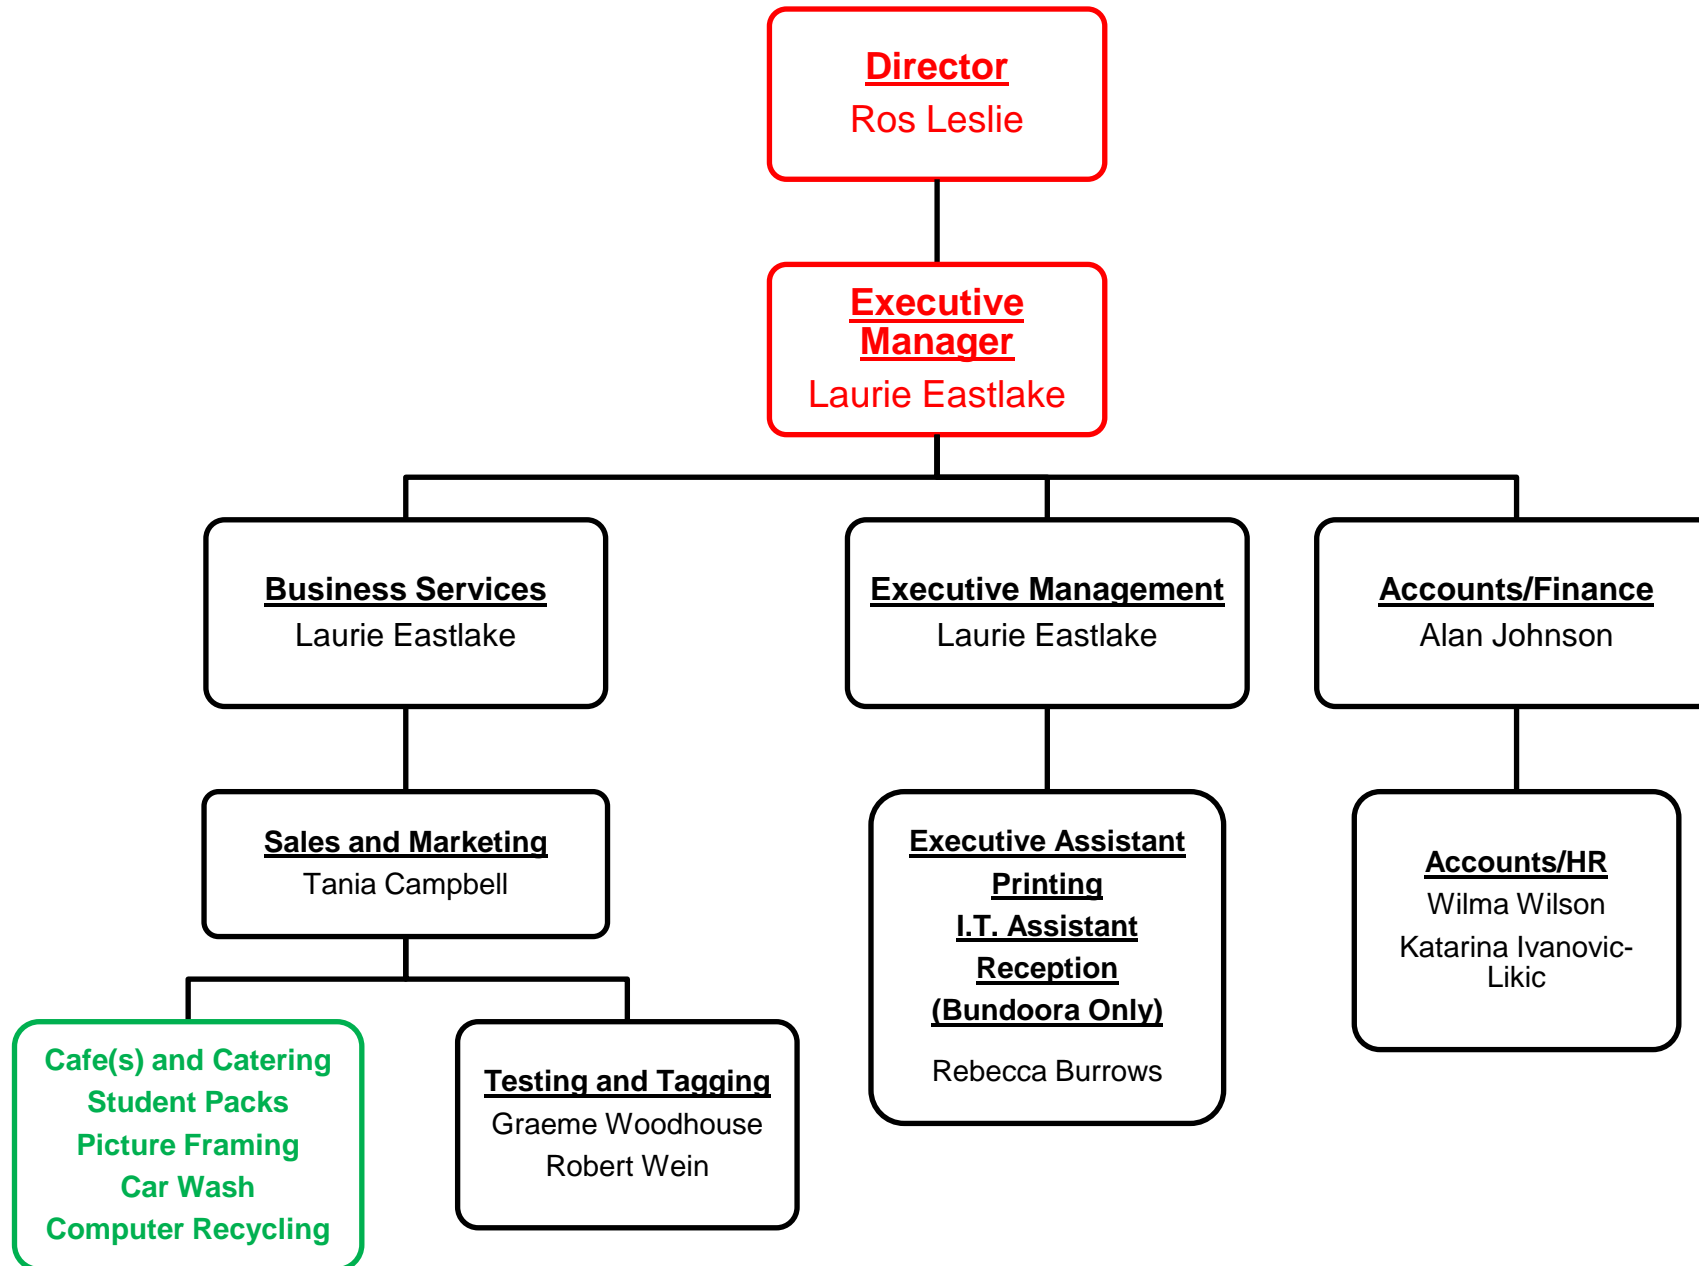

Lifeskills

Note:

- ❖ Those working at both locations are depicted in Red.
- ❖ Those working at La Trobe University are depicted in Black.
- ❖ Those working at Bundoora are depicted in Green.
- ❖ Those working at PRS/LTU are depicted in Orange.

La Trobe University

Note:

- ❖ Those working at both locations are depicted in Red.
- ❖ Those working at La Trobe University but reporting to Management at Bundoora are depicted in Green.
- ❖ Those working at PRS are depicted in Orange.

Bundoora

Note:

- ❖ Those working at both locations are depicted in Red
- ❖ Those working at La Trobe University but reporting to Management at Bundoora are depicted in Green