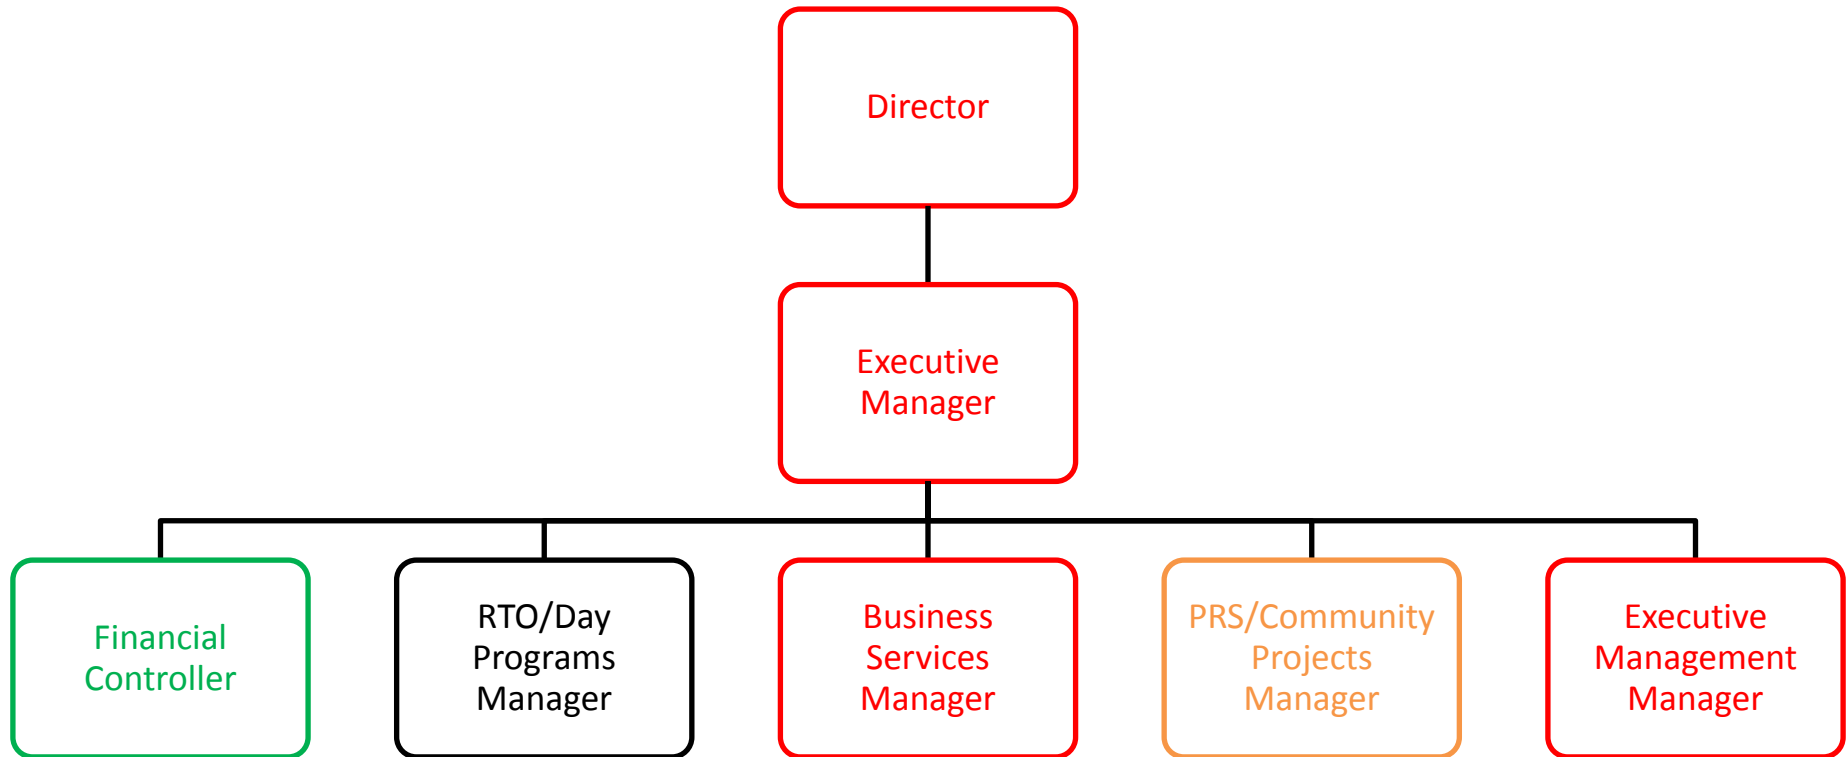

Lifeskills

Note:

- ❖ Those working at both locations are depicted in Red.
- ❖ Those working at La Trobe University are depicted in Black.
- ❖ Those working at Bundoora are depicted in Green.
- ❖ Those working at PRS/LTU are depicted in Orange.

La Trobe University

Note:

- ❖ Those working at both locations are depicted in Red.
- ❖ Those working at La Trobe University but reporting to Management at Bundoora are depicted in Green.
- ❖ Those working at PRS are depicted in Orange.

Bundoora

Note:

- ❖ Those working at both locations are depicted in Red
- ❖ Those working at La Trobe University but reporting to Management at Bundoora are depicted in Green