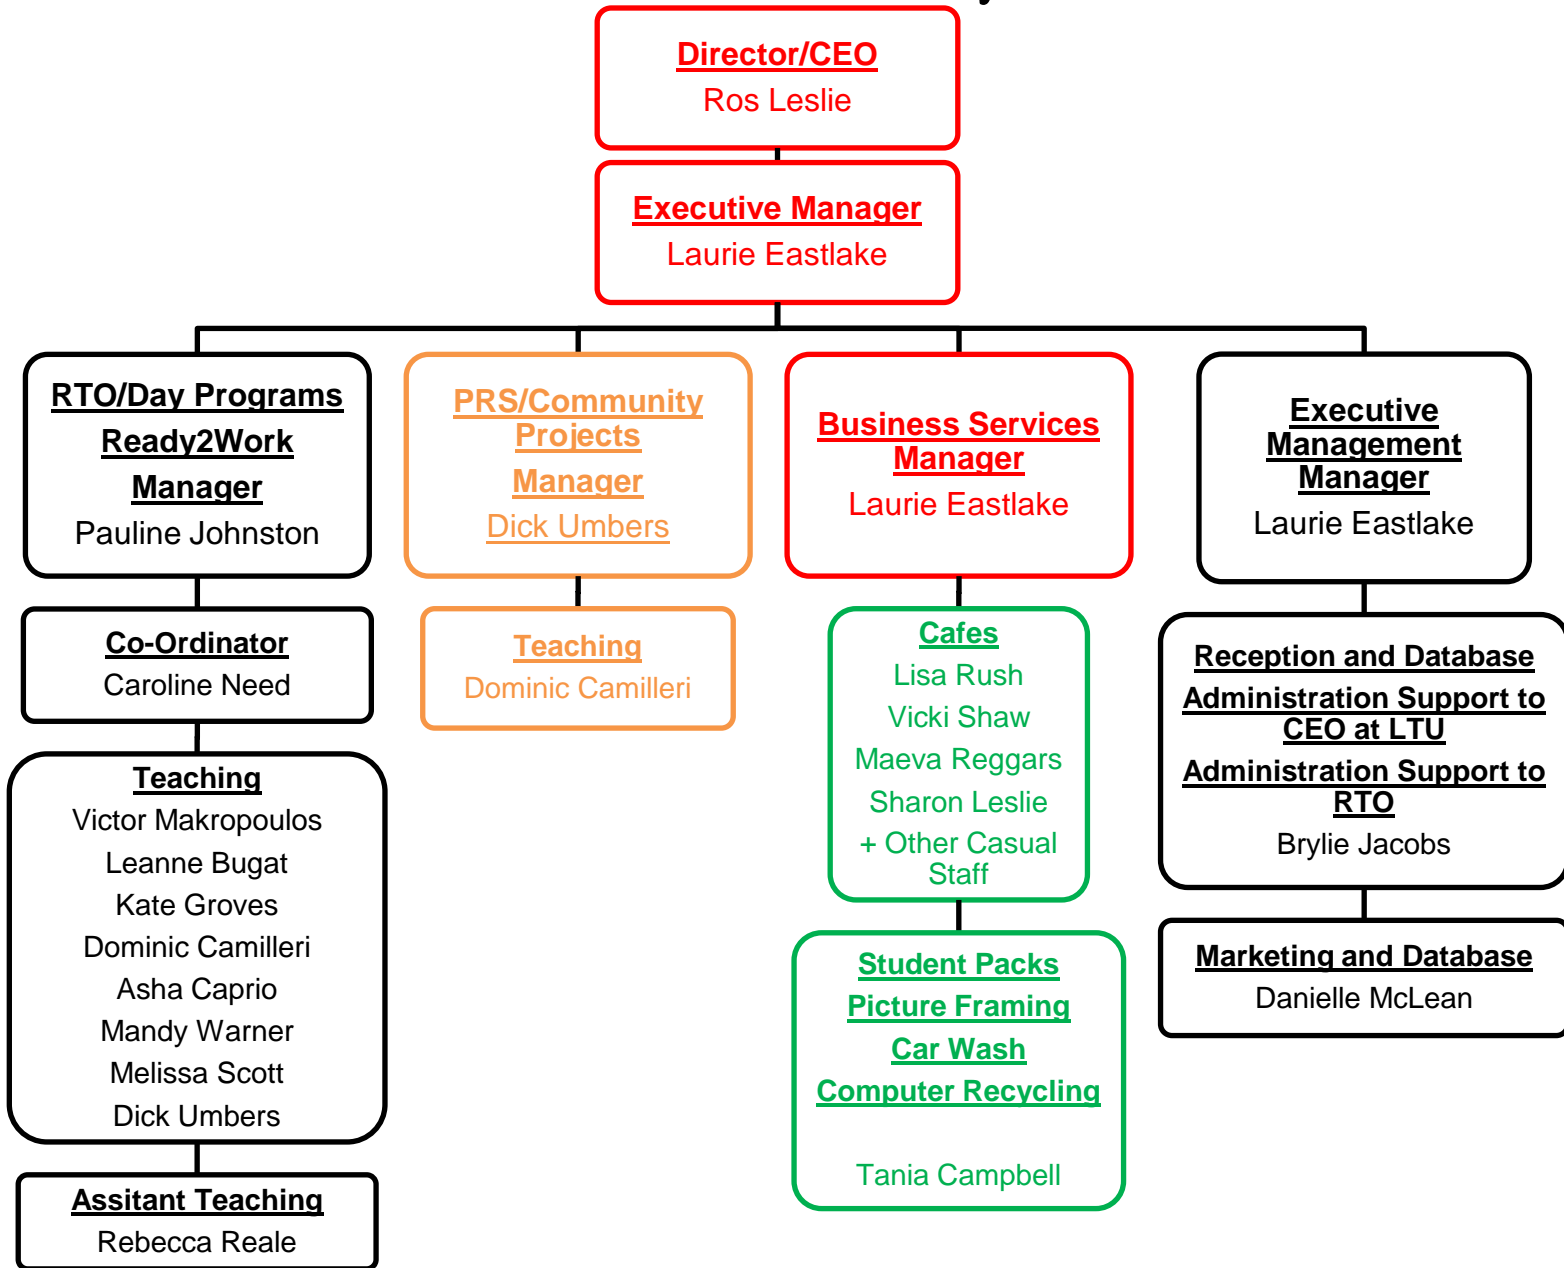

Lifeskills

Note:

- ❖ Those working at both locations are depicted in Red.
- ❖ Those working at La Trobe University are depicted in Black.
- ❖ Those working at Bundoora are depicted in Green.
- ❖ Those working at PRS/LTU are depicted in Orange.

La Trobe University

Note:

- ❖ Those working at both locations are depicted in Red.
- ❖ Those working at La Trobe University but reporting to Management at Bundoora are depicted in Green.
- ❖ Those working at PRS are depicted in Orange.

Bundoora

Note:

- ❖ Those working at both locations are depicted in Red
- ❖ Those working at La Trobe University but reporting to Management at Bundoora are depicted in Green